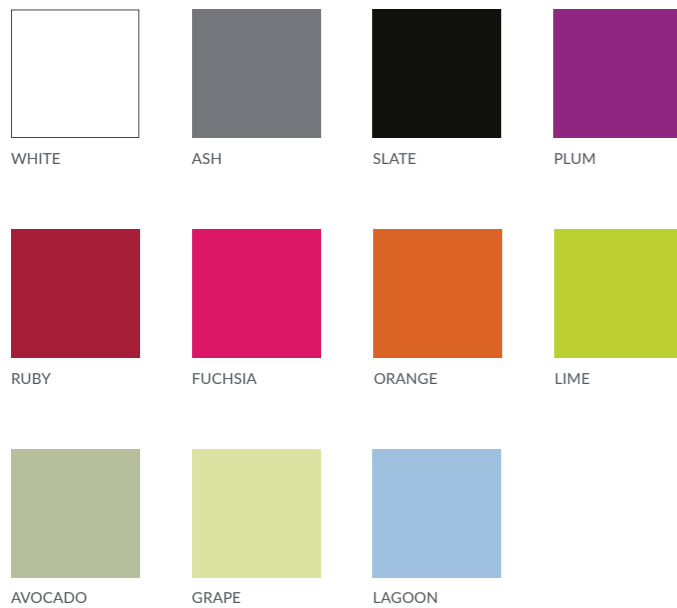

Standard Sizes
2500 x 1220mm
3050 x 1220mm

Thickness
2.5mm