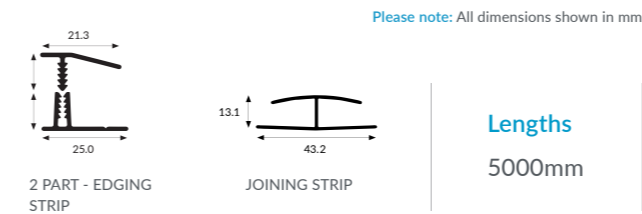

CEILING PROFILES | BRILLIANT WHITE