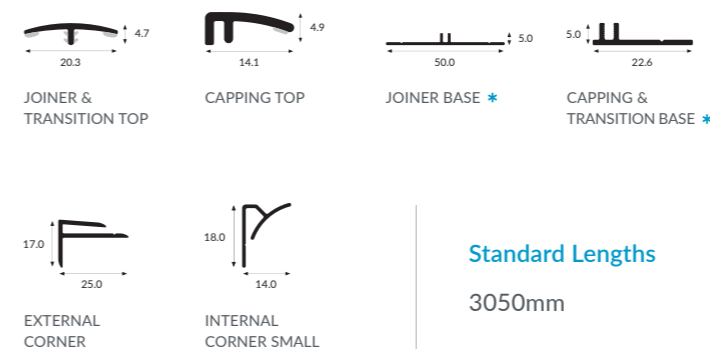

Whether creating smooth transitions or securing exposed edges, our profiles complete the look while enhancing durability, hygiene, and overall performance across every installation.

PROFILE RANGE | BRILLIANT WHITE SATIN

* Available in 2500mm and 3050mm

Standard Lengths
2440mm
3050mm

PROFILE RANGE | SATIN & GLOSS COLOURS

* Available in Brilliant White 2500mm and 3050mm

Standard Lengths
3050mm

Please note: All dimensions shown in mm