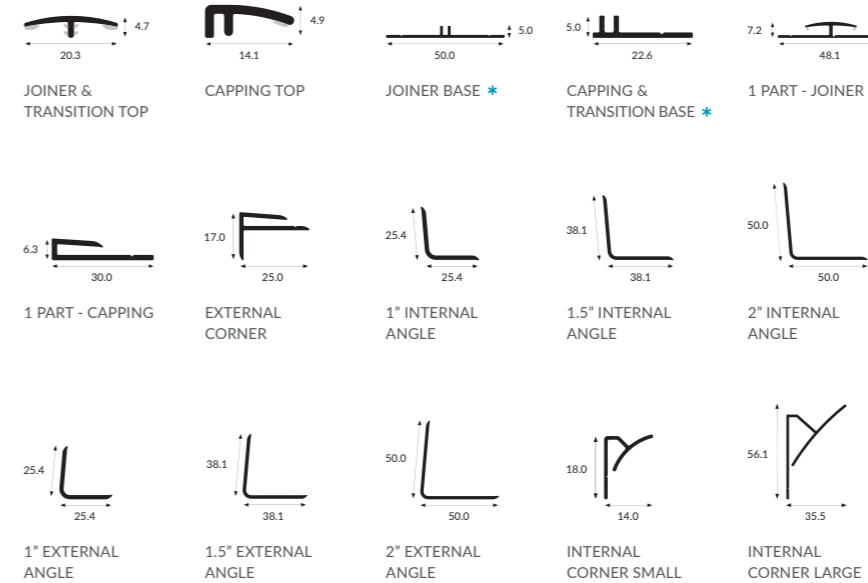

PROFILE RANGE | BRILLIANT WHITE SATIN

* Available in 2500mm and 3050mm